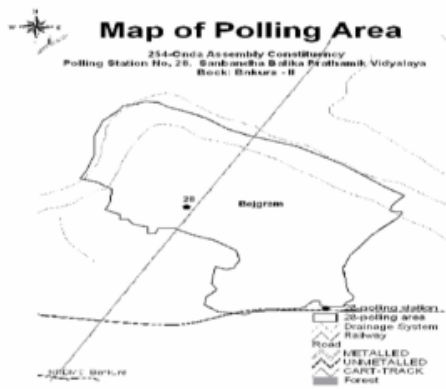

Nazri Naksha

Google Map View