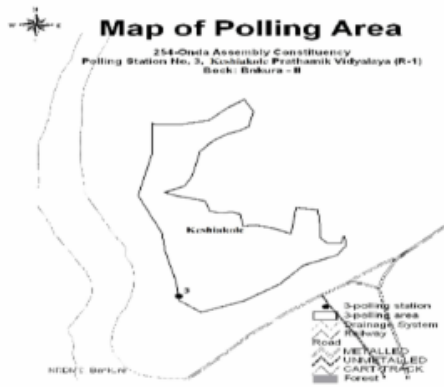

Nazri Naksha

Google Map View