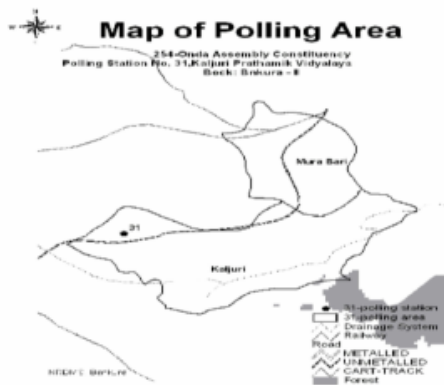

Nazri Naksha

Google Map View