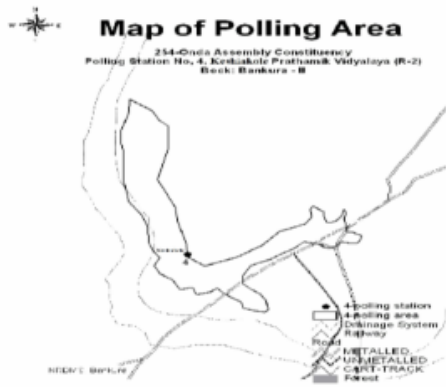

Nazri Naksha

Google Map View