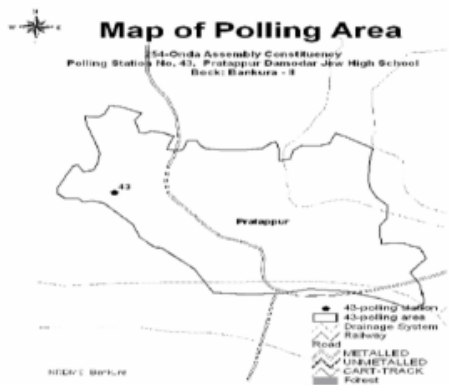

Nazri Naksha

Google Map View