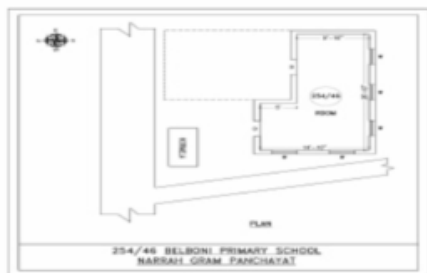

Nazri Naksha

Google Map View

Polling Station Building Front View

Polling Station Front View

Cad View

Key MAP View