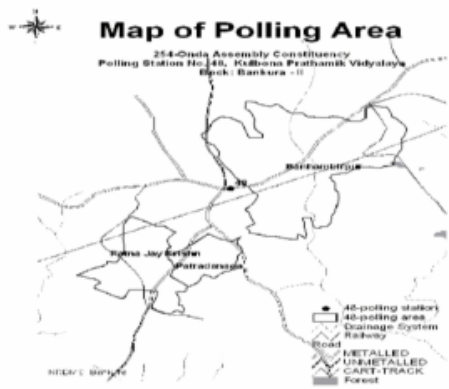

Nazri Naksha

Google Map View