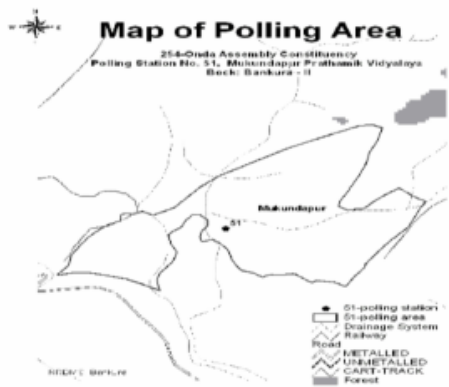

Nazri Naksha

Google Map View