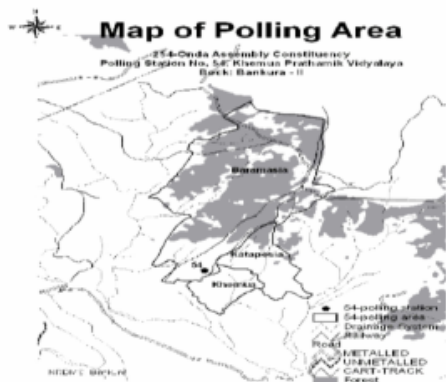

Nazri Naksha

Google Map View