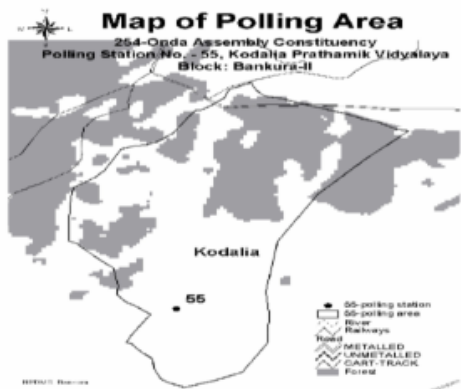

Nazri Naksha

Google Map View