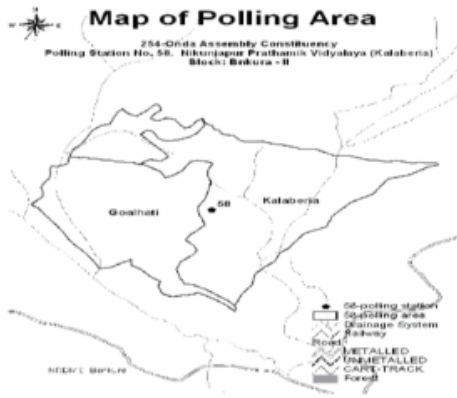

Nazri Naksha

Google Map View