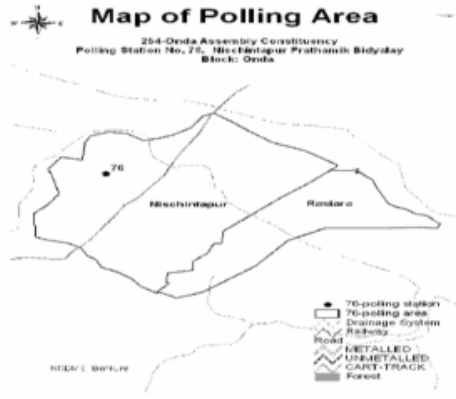

Nazri Naksha

Google Map View