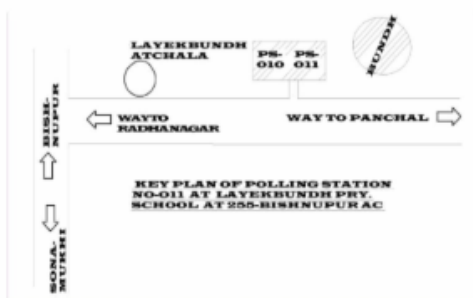

Nazri Naksha

Google Map View