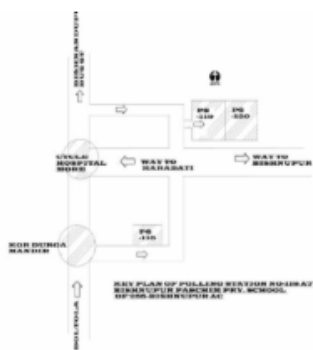

Nazri Naksha

Google Map View