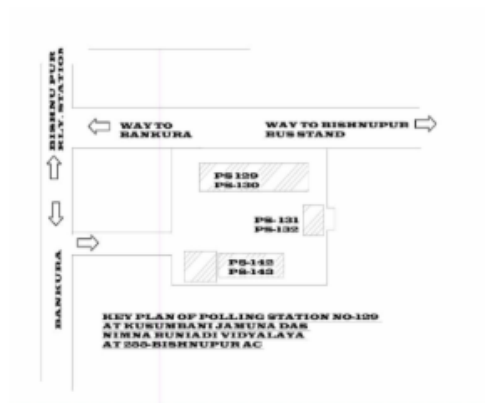

Nazri Naksha

Google Map View