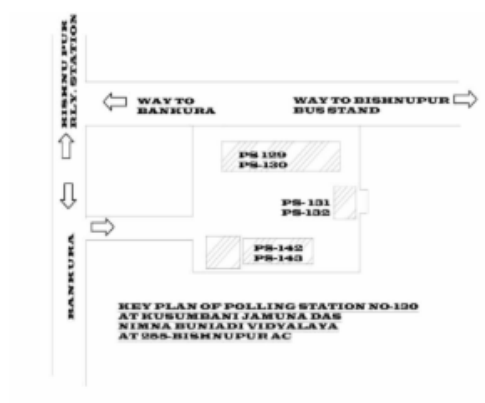

Nazri Naksha

Google Map View