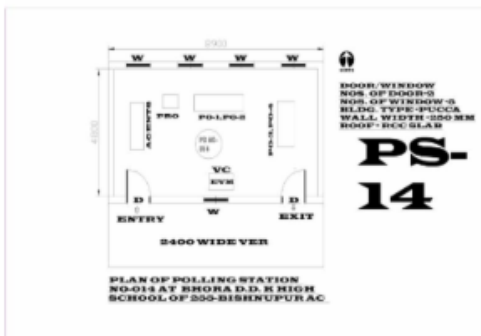

Nazri Naksha

Google Map View

Polling Station Building Front View

Polling Station Front View

Cad View

Key MAP View