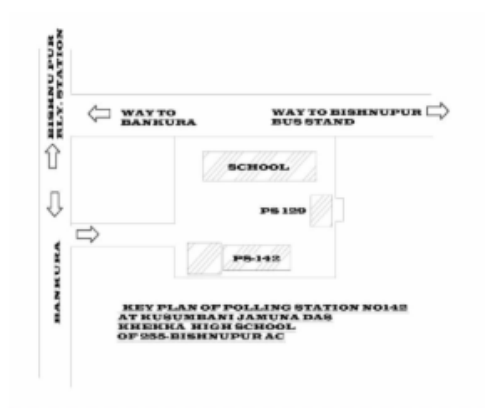

Nazri Naksha

Google Map View