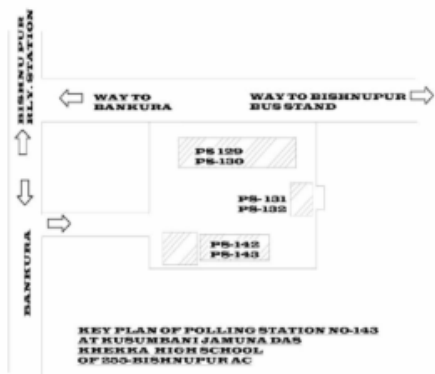

Nazri Naksha

Google Map View