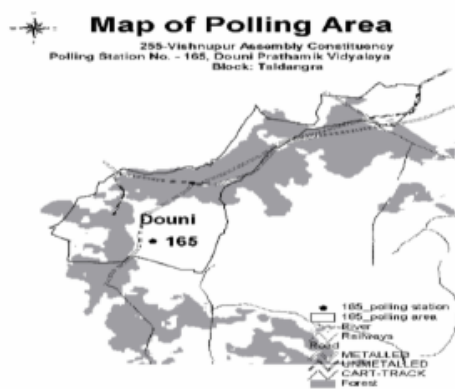

Nazri Naksha

Google Map View