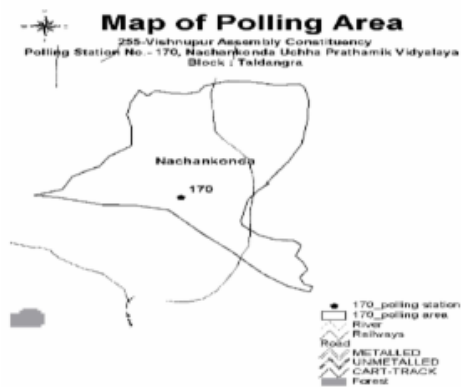

Nazri Naksha

Google Map View