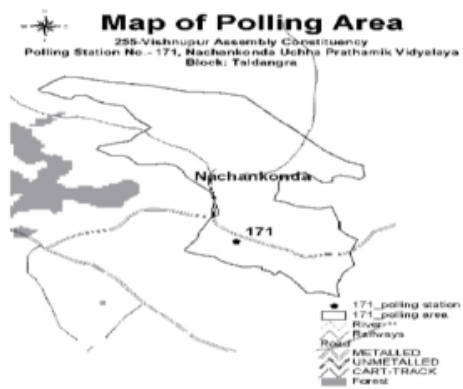

Nazri Naksha

Google Map View