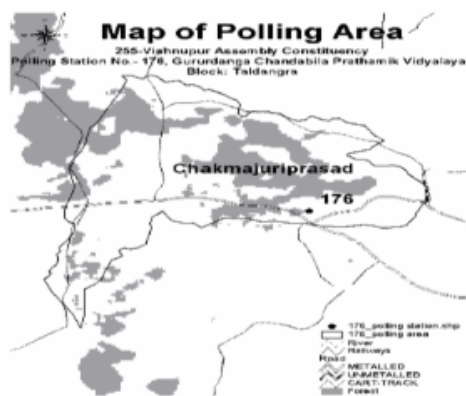

Nazri Naksha

Google Map View