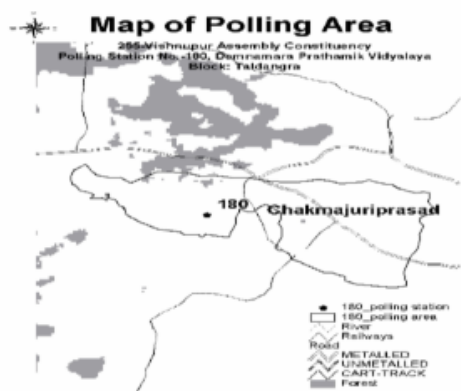

Nazri Naksha

Google Map View