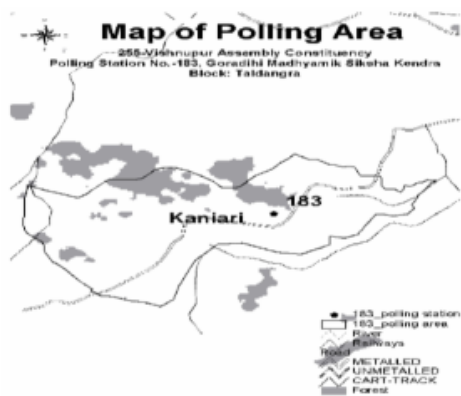

Nazri Naksha

Google Map View