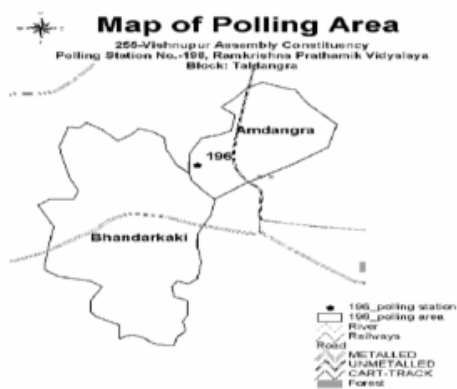

Nazri Naksha

Google Map View