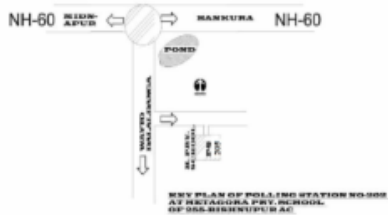

Nazri Naksha

Google Map View