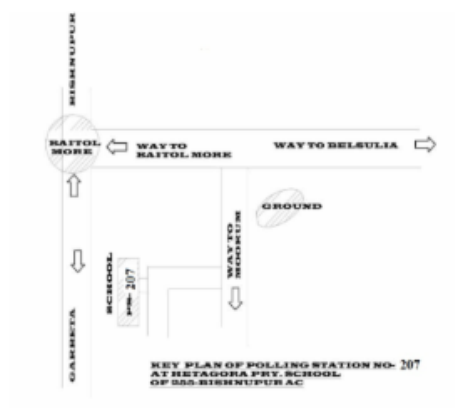

Nazri Naksha

Google Map View