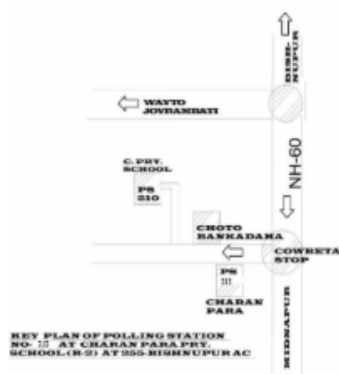

Nazri Naksha

Google Map View