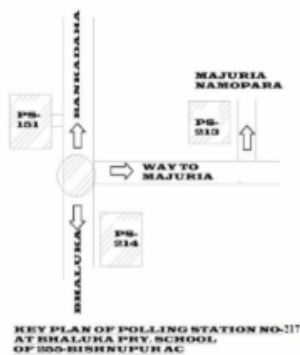

Nazri Naksha

Google Map View