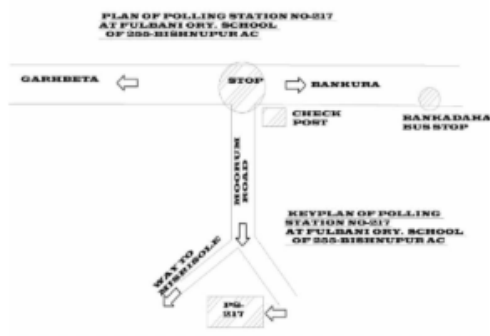

Nazri Naksha

Google Map View