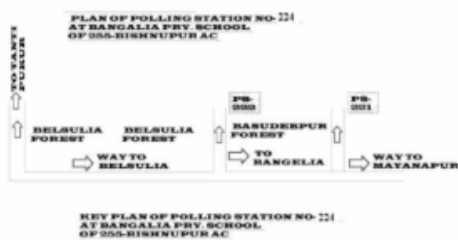

Nazri Naksha

Google Map View