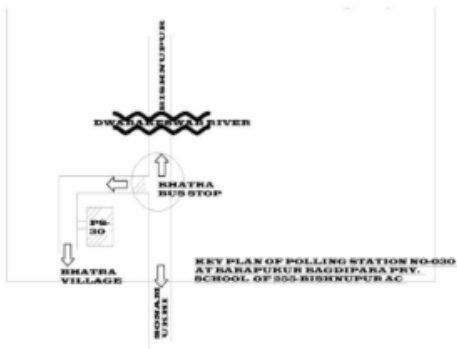

Nazri Naksha

Google Map View