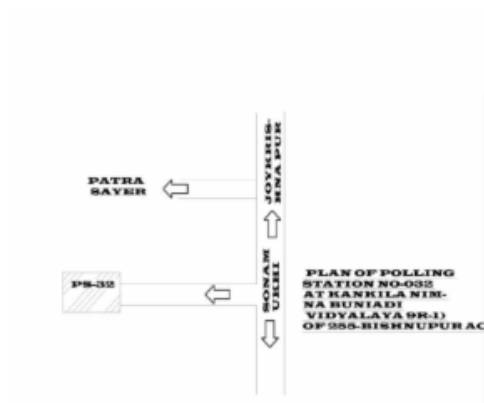

Nazri Naksha

Google Map View