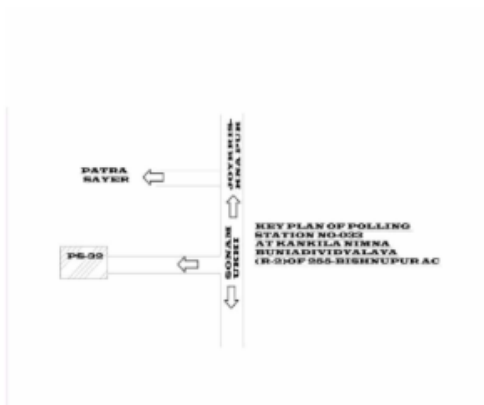

Nazri Naksha

Google Map View