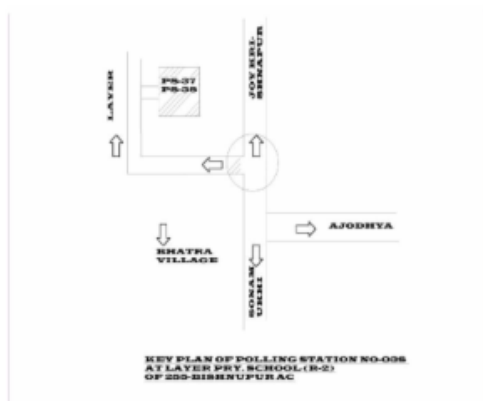

Nazri Naksha

Google Map View