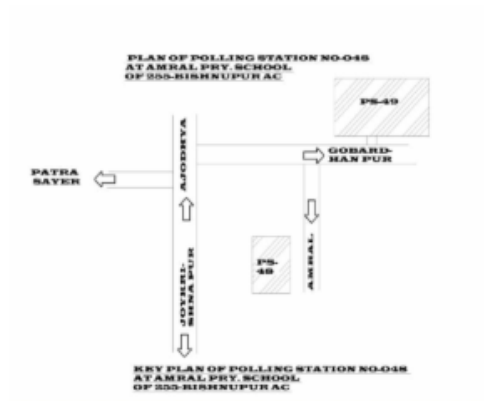

Nazri Naksha

Google Map View