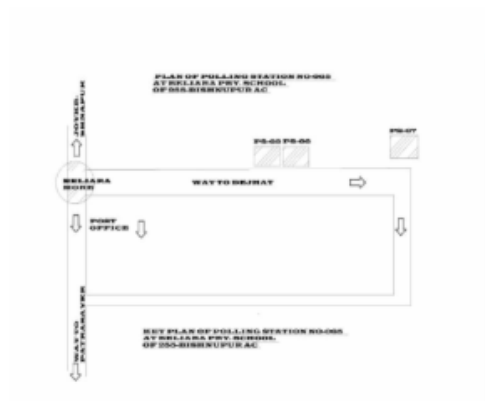

Nazri Naksha

Google Map View