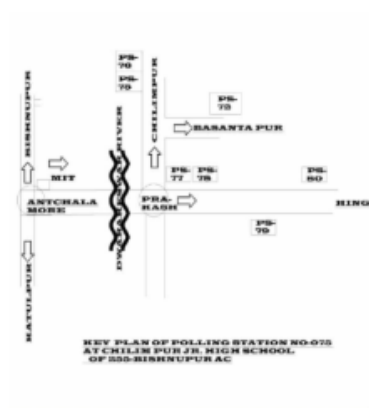

Nazri Naksha

Google Map View