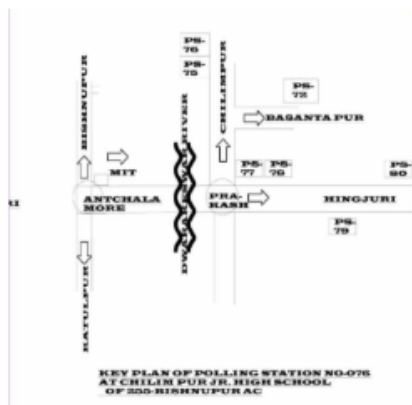

Nazri Naksha

Google Map View