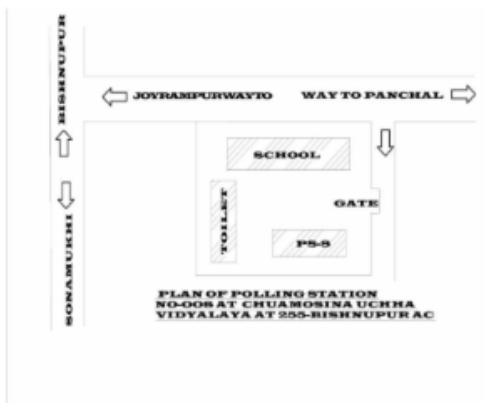

Nazri Naksha

Google Map View