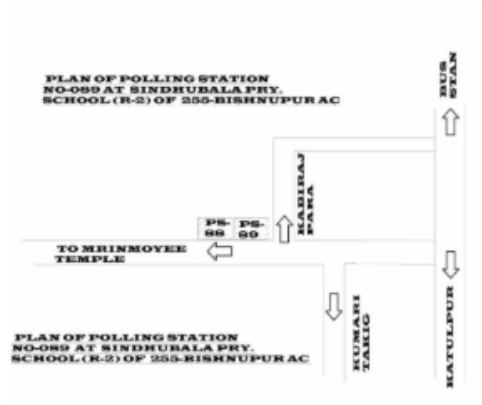

Nazri Naksha

Google Map View