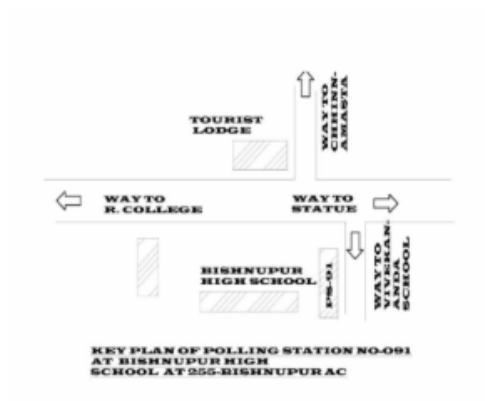

Nazri Naksha

Google Map View