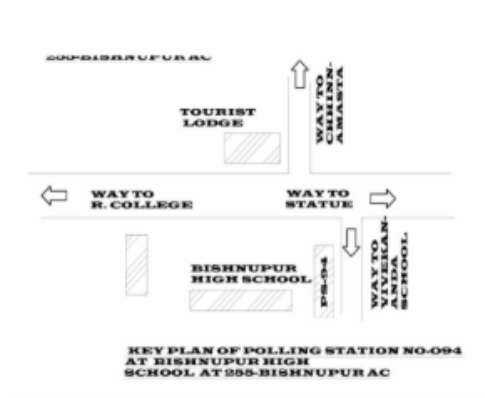

Nazri Naksha

Google Map View