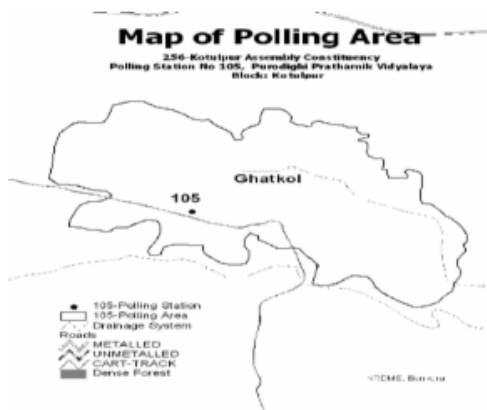

Nazri Naksha

Google Map View