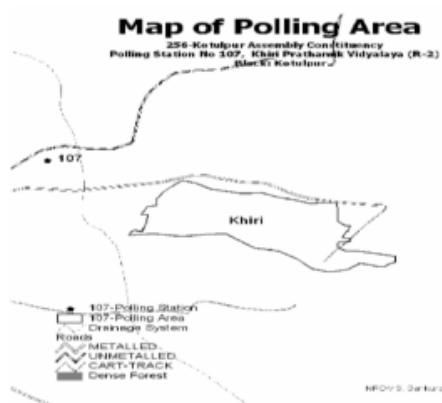

Nazri Naksha

Google Map View