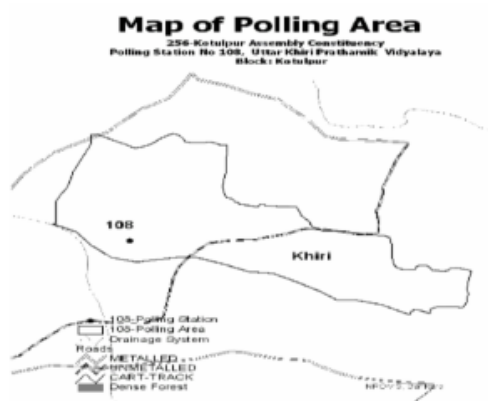

Nazri Naksha

Google Map View