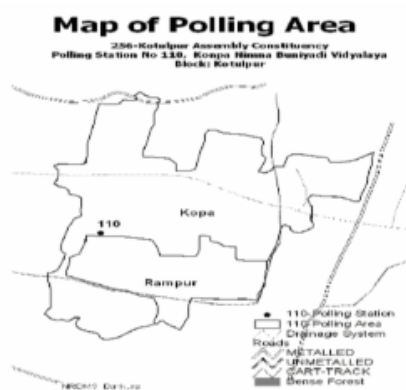

Nazri Naksha

Google Map View