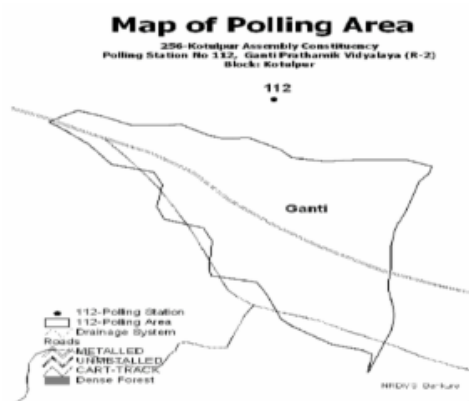

Nazri Naksha

Google Map View