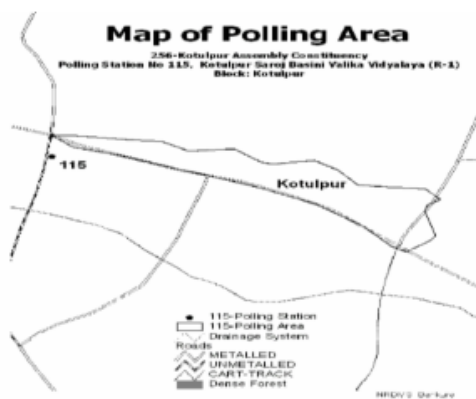

Nazri Naksha

Google Map View